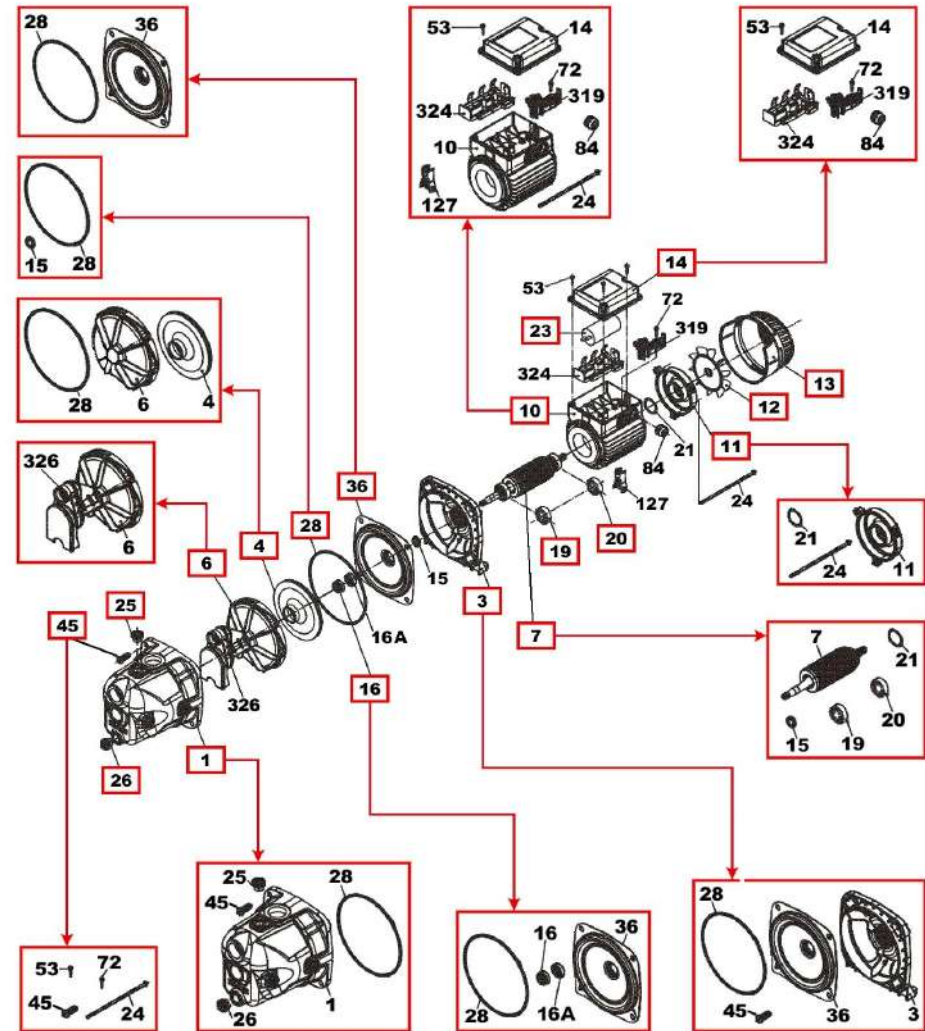

Pump Model - version

JET 82 M - N.2. - -

Attention: check the correspondence with the serial number of the pump.

Company Name
Contact
Telephone
FAX
E-Mail address

Receiver

From

Serial Number

JET 82 M - N.2. - - @ 102660020_d

JET 82 M @ 102660020

Item	Quant	Item no.	Description	Unit pr.
1	1	R00004000	PUMP BODY	On req.
13	1	R00004183	FAN GUARD	On req.
12	1	R00004002	FAN	On req.
3	1	R00004003	SUPPORT	On req.
7	1	R00005186	MOTOR SHAFT	On req.
28	1	R00004187	OR	On req.
45	1	R00005185	NUTS AND BOLTS	On req.
19	1	R00005129	FRONT BEARING	On req.
20	1	R00005112	REAR BEARING	On req.
23	1	R00004009	CAPACITOR	On req.
4	1	R00004010	IMPELLER	On req.
11	1	R00004011	MOTOR COVER	On req.
10	1	R00005131	MOTOR	On req.
6	1	R00004028	DIFFUSER ASSEMBLY	On req.
16	1	R00004547	SEAL	On req.
14	1	R00004811	TERMINAL BOARD	On req.
36	1	R00004016	MECHANICAL SEAL COVER	On req.
25	1	R00004017	LOAD PLUG	On req.
26	1	R00004018	DISCHARGE PLUG	On req.